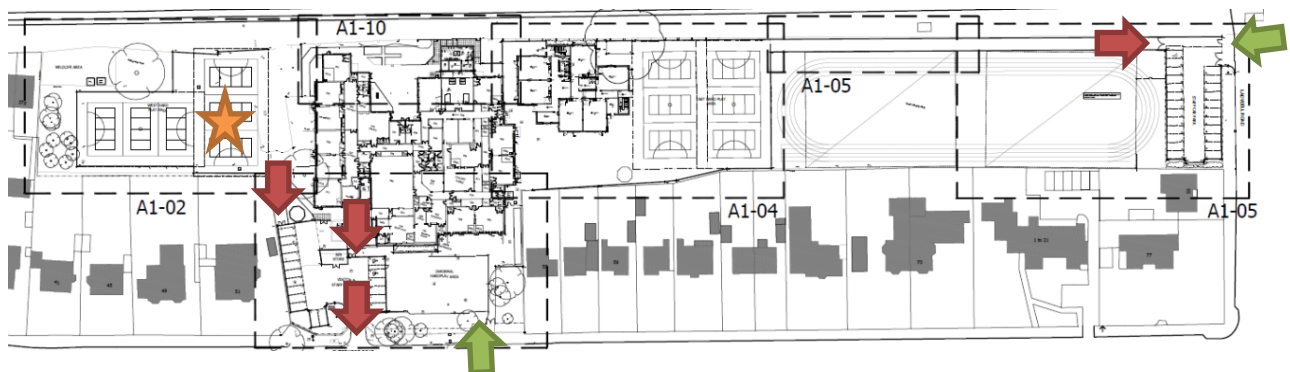

CHESSWOOD JUNIOR SCHOOL

Home of Bright Sparks

Chesswood Road Worthing West Sussex BN11 2AA

Head Teacher: Mr Andrew Jolley

www.chesswood.w-sussex.sch.uk

office@chesswood.w-sussex.sch.uk

Tel: Worthing (01903) 204141/2

Tuesday, 07 September 2021

September Organisation - 'Exiting School'

Dear Parent,

Our attempts to ease the exiting problem from the front playground only moved the queues to another gate, so please accept our apologies for that and read the new plans to help ease the congestion. This is a temporary issue related to multiple members of families wanting to drop off and collect at the start of the year (completely understandable!) and our clubs having not yet started – meaning 200-300 extra children being collected at 3.15pm.

We know that we have messed this up and we are sorry for the inconvenience. We cannot continue with a staggered day due to staffing and timetabling issues now the school is fully open.

ENTRY to school **for all year groups** can be made via the Chesswood Road pedestrian gate or Ladydell Road gate, indicated on the map below with a green arrow.

EXIT from the school **for all year groups** can be made from Chesswood Road car park gates or Ladydell Road gate, indicated on the map below with a red arrow.

To help ease congestion further, we advise the following ideas:

- One adult comes on site to pick up children (siblings welcome)
- Adults collecting children from year 3 and siblings from year 5 and 6 should ask the older children to meet them on the lower school playground
- Adults collecting children from year 3 and wishing to leave via the Ladydell Road exit, may actually find it quicker to walk around the streets rather than battle against the flow of people towards the car park exit. Alternatively, they could wait 5 minutes on the lower school playground and leave after the main congestion eases.