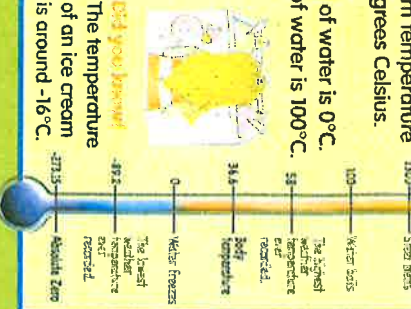

Metric Units and Measurement

Length

10 (mm) millimetres = 1 centimetre
100 (cm) centimetres = 1 metre
1000 (m) metres = 1 (km) kilometre

Did you know!
A new pencil is about 185mm long.
Did you know!
A 2p coin is 2mm thick and 26mm in diameter.

Did you know!
The dimensions of this poster are around 40.5cm by 59.4cm.

Volume

10 (ml) millilitres = 1 (cl) centilitre
100 (l) centilitres = 1 (l) litre

Did you know!
A cow can produce up to 35 litres of milk per day.

Did you know!
One teaspoon equals about 5 millilitres.

Did you know!

You use 80 litres of water in a bath but only 35 litres in a shower.

Temperature

In the metric system temperature is expressed in degrees Celsius. At sea level: The **freezing point** of water is 0°C. The **boiling point** of water is 100°C.

Did you know!
A nice hot summer's day is between 20°C to 30°C.

Did you know!
Normal body temperature is around 36.6°C.

Did you know!
The temperature of an ice cream is around -16°C.